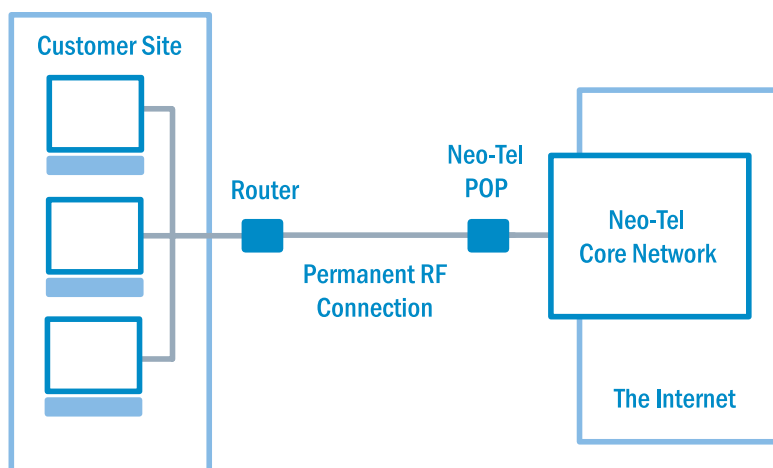

Direct Internet Access

A New Era in Internet Connectivity

Neo-Tel's Direct Internet Access solution connects your business to the Internet at high speed. Neo-tel offers a range of connectivity speeds - all with unparalleled performance and reliability.

Key Features:

- Speeds from 5Mbps to 100Mbps+
- Currently available within the M25
- Full duplex / always-on connectivity
- Proprietary data link encoding technology with built-in secure encryption
- 99.5% SLA for network availability (packet success and latency SLAs also included)
- 24/7/365 proactive technical support
- Quick installation and seamless set-up by dedicated installations engineer
- No usage charge
- Domain name registration / IP address assignment / primary & secondary DNS
- NNTP access
- On-line monitoring portal (Neo-Port)

With RF technology, the amount of switching equipment is greatly reduced, ensuring there is less reliance on the underlying infrastructure. The RTTs (Round Trip Times) for data on our RF network are exceptional. The Neo-Tel Network Management Centre ensures that the connectivity is maintained at the levels defined in the SLA.