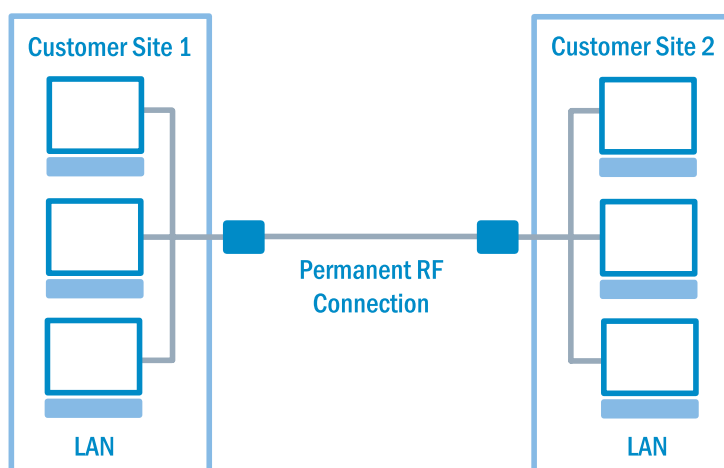

Point 2 Point Access

Connecting LANs Wirelessly

Neo-Tel's Point 2 Point Access service is a national product that connects company LANs wirelessly with your choice of bandwidth.

Point 2 Point is the perfect solution for businesses that wish to connect LANs with reduced outlay, whilst maintaining the performance of expensive traditional leased circuits. There is no limitation to the type of traffic that can be delivered across it.

People looking for traditional leased line services expect to pay premium leased line prices. Now that RF technology has reached new levels of performance, usability and security there is no need to pay extraordinary costs. The price of Neo-Tel Point 2 Point is exceptionally competitive; why pay more?

How it Works

Data and/or voice is exchanged between sites via a permanent RF connection. Huge advances in RF technology enable Neo-Tel to offer an impressive service level around this product - something previously unheard of.